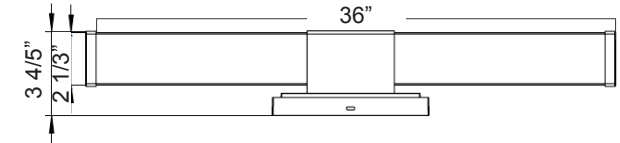

MCT5

This is LED Vanity Model Ideal for office, Retail Store, Showroom, Residential applications and Damp environment lighting applications.

36"(W) x 4 3/4"(H)

Features

- Corrosion and Heat Resistance Powder Coated
- Finish: Brushed Nickel
- Durable Die-cast Aluminum
- Lens Type: Polycarbonate Lens
- MCT: Multi Color Temperature (Selectable Switch Inside Fixture)

Technical Specifications

Electrical:

- Voltage: 120V AC 50/60Hz
- Wattage: 24W
- Power Factor: >0.95
- Total Harmonic Distortion: ≤ 20 %
- Efficacy: 70 LPW

Mechanical:

- Corrosion and Heat Resistance Powder Coated
- Finish: Brushed Nickel
- Durable Die-cast Aluminum
- Lens Type: Polycarbonate Lens
- IP20, Indoor Use only
- Operating Temperature: -22°F to 104°F